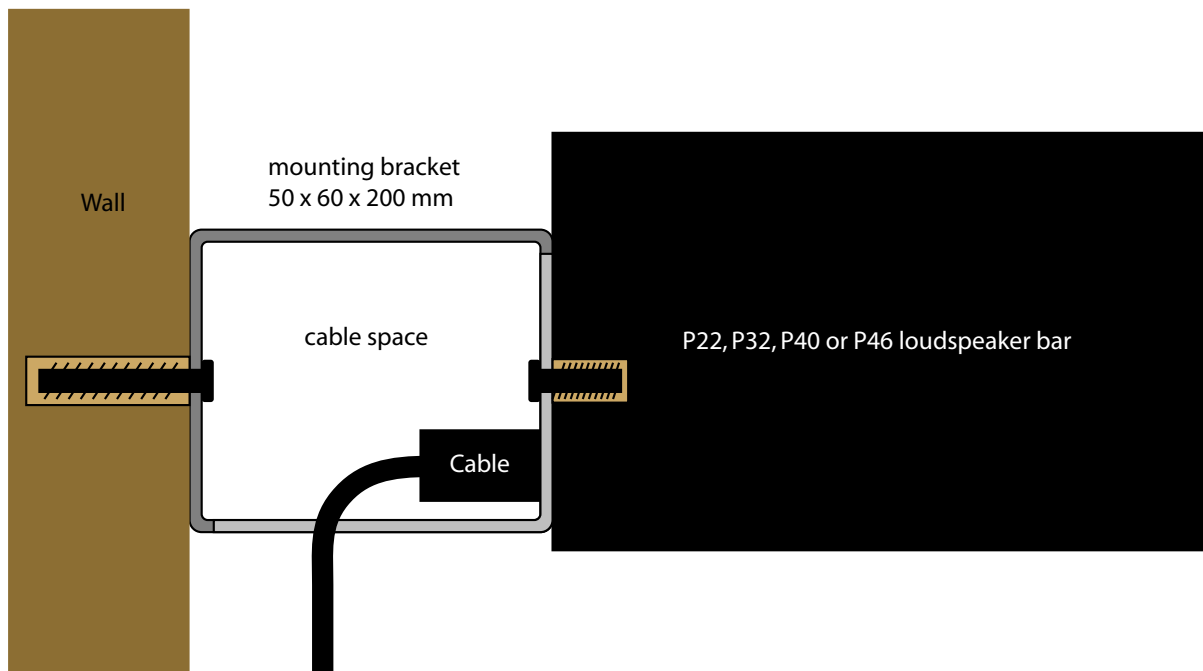

# Wall mounting bracket for Kalkmann® P-series loudspeaker

## Side view

## Top view